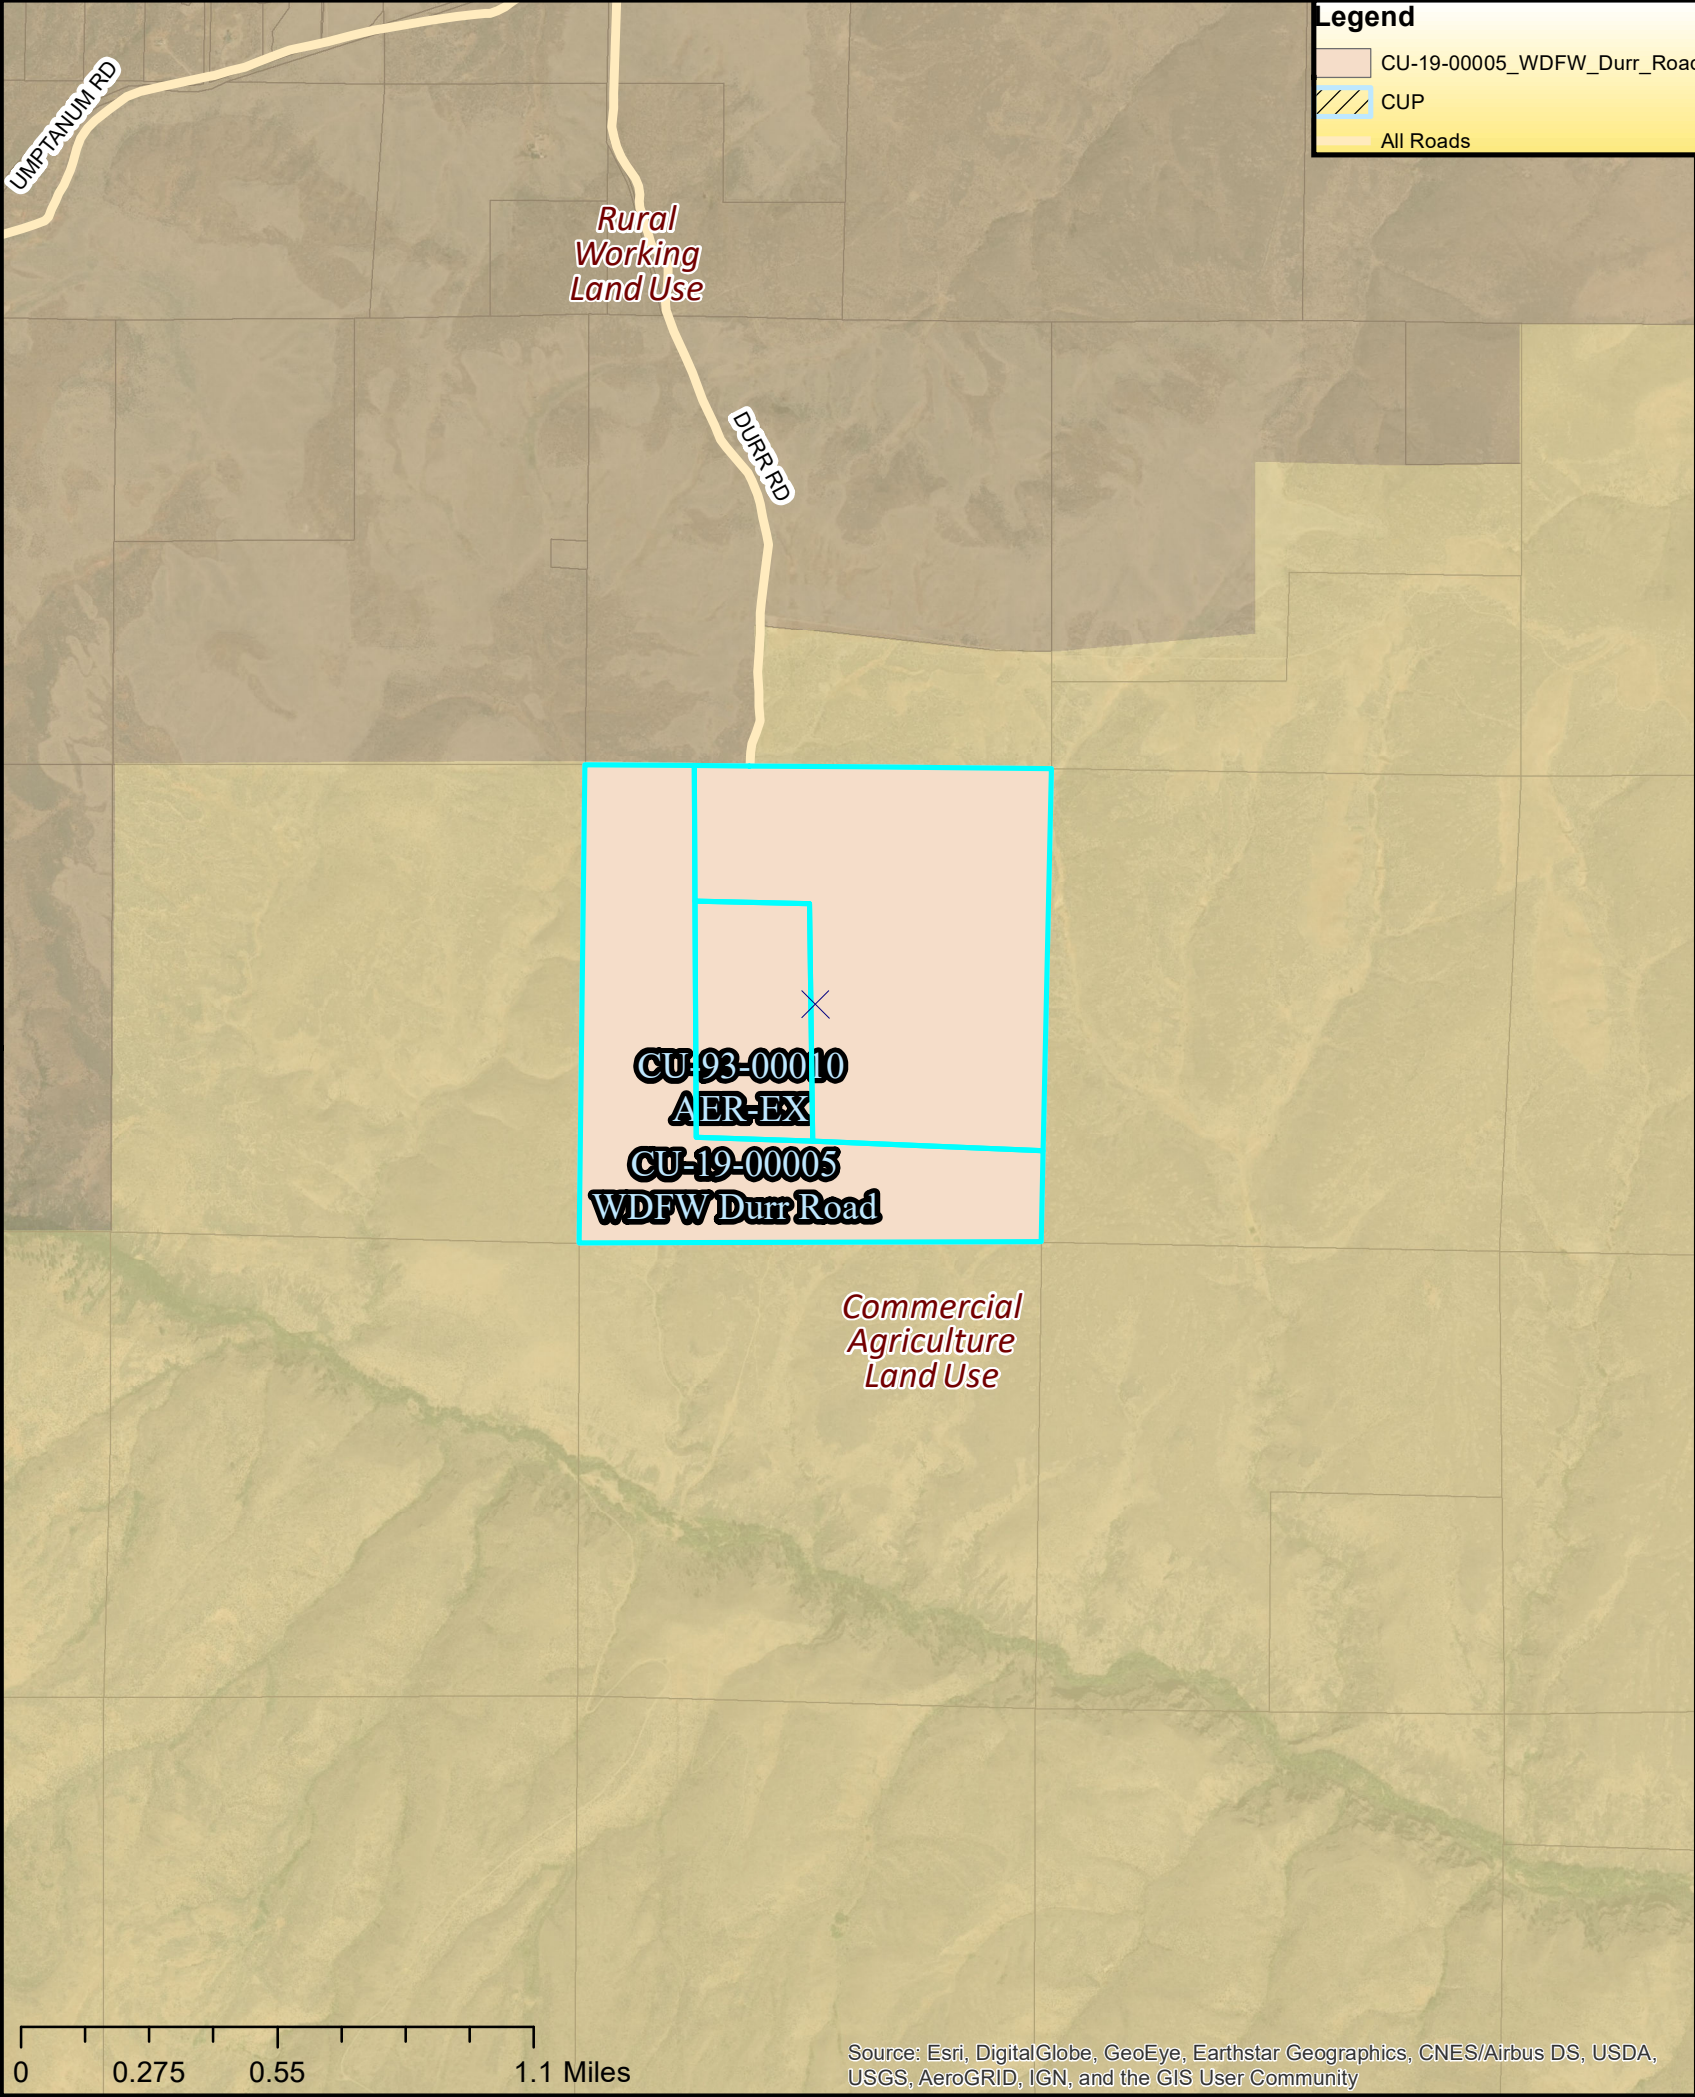

**Legend**

- CU-19-00005\_WDFW\_Durr\_Road
- CUP
- All Roads

Source: Esri, DigitalGlobe, GeoEye, Earthstar Geographics, CNES/Airbus DS, USDA, USGS, AeroGRID, IGN, and the GIS User Community

**CU-19-00005 WDFW Durr Road**

**Land Use Map**